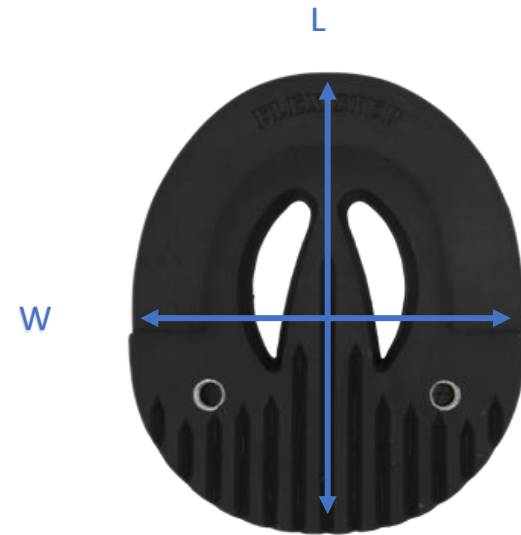

## FLEX STEP FLIP FLOP SIZE CHART

Size	WIDTH (INCHES)	LENGTH (INCHES)	WIDTH (MM)	LENGTH (MM)
0	4.70"	5.40"	119 mm	137 mm
1	5.00"	5.66"	126 mm	144 mm
2	5.31"	6.10"	135 mm	157 mm
3	5.78"	6.73"	147 mm	171 mm
4	6.10"	7.10"	155 mm	181 mm