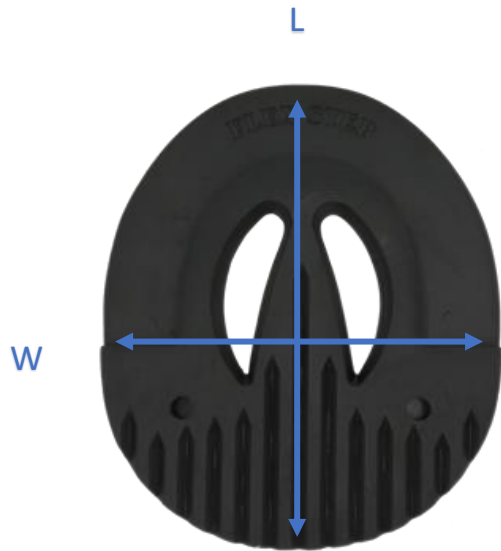

## FLEX STEP FLIP FLOP SIZE CHART

Size	WIDTH (INCHES)	LENGTH (INCHES)	WIDTH (MM)	LENGTH (MM)
0	4.70"	5.40"	119 mm	137 mm
1	5.00"	5.66"	126 mm	144 mm
2	5.31"	6.10"	135 mm	157 mm
3	5.78"	6.73"	147 mm	171 mm
4	6.10"	7.10"	155 mm	181 mm